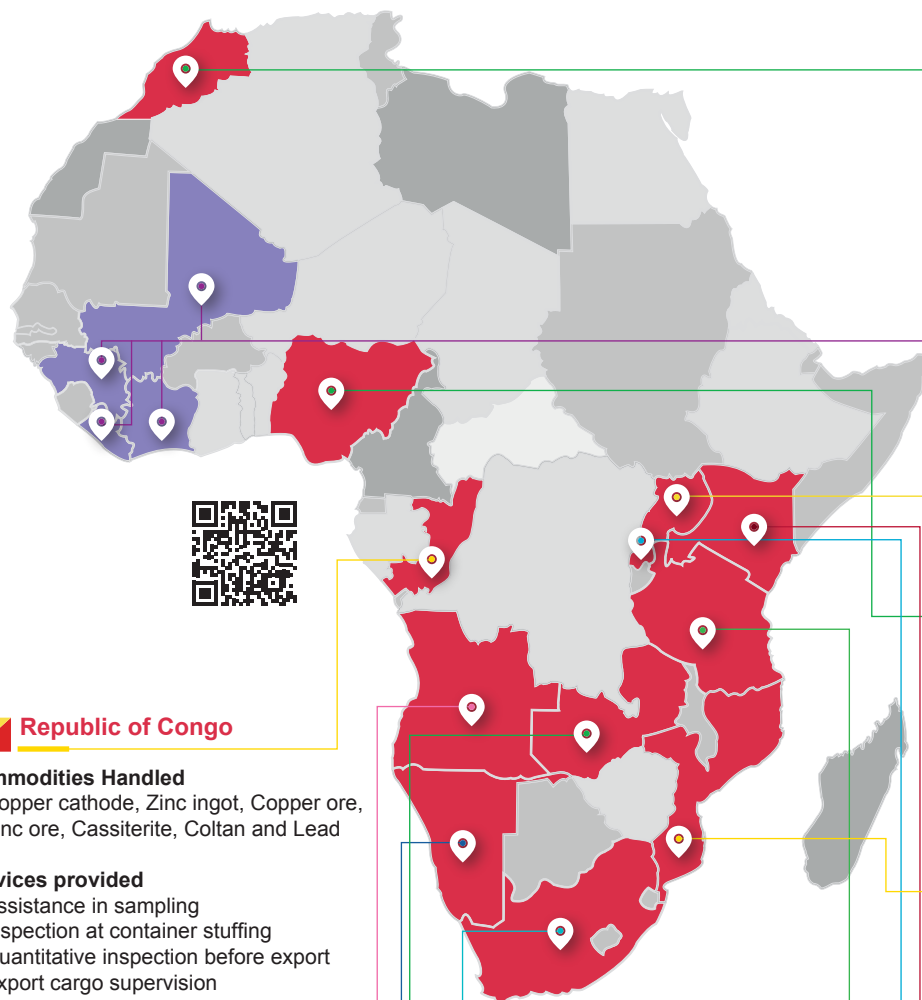

BUREAU VERITAS MINERAL CAPABILITIES AFRICA

Republic of Congo

Commodities Handled

- | Copper cathode, Zinc ingot, Copper ore, Zinc ore, Cassiterite, Coltan and Lead

Services provided

- | Assistance in sampling
- | Inspection at container stuffing
- | Quantitative inspection before export
- | Export cargo supervision

Angola

Commodities Handled

- | Iron Ore

Services provided

- | Loading and weighing supervision

Namibia

Commodities Handled

- | Iron Ore, Copper Concentrate, Pyrite (gold) concentrate, Petcoke, Coal

Services provided

- | Supervision sampling and sample preparation

Zambia

Commodities Handled

- | Copper and Cobalt

Services provided

- | Sampling, preparation and analysis

South Africa

Commodities Handled

- | Copper Concentrate, Chrome Concentrate, Coal, Gold Concentrate, Pig Iron, Manganese Ore, Fluorspar, Andalusite, Bentonite, Chloride slag, Sulfate slag, Rutile, Ilmenite, Zircon, Pig Iron, Fluorspar, Iron ore, Water, Metallurgical Coke; Anthracite, Heavy Mineral Sand, Graphite, Chrome Concentrate, Platinum

Services provided

- | Loading and weighing supervision, sampling, preparation, various physical testing, analytical testing

Zambia

Commodities Handled

- | Copper, nickel, cobalt, coal, zinc, lead

Services provided

- | Sampling, inspections, analysis

Morocco

Commodities Handled

- | Rock, minerals and Water
- | Fertilisers and Gypsum

Services provided

- | Visual inspection, tally and draft survey, sampling and sample preparation

ECOWAS

Ivory Coast, Guinea, Mali, Liberia

Commodities Handled

- | Gold, Iron Ore and Aluminium

Services provided

- | Sample preparation
- | Sample analysis
- | Shipping to other labs

Nigeria

Commodities Handled

- | Lead, Zinc, Copper, Lithium, Zircon Sand, Manganese, Tin

Services provided

- | Physical sampling, weighing, stuffing supervision and sample prep/moisture determination

Mozambique

Commodities Handled

- | Coal, Iron Ore - Under Setup, Coal, Water and Oil Lab

Services provided

- | Stock pile sampling, vessel sampling, truck sampling, train sampling, mechanical sampling and sample preparation

Kenya

Commodities Handled

- | Cassiterite, Copper Ore, Tin Ore, Manganese Ore

Services provided

- | Weight verification and stuffing survey

Rwanda

Commodities Handled

- | Tin Ore, Tungsten, Niobium-Tantalum, Gold, Tin, Tungsten, Coltan, and Gemstones

Services provided

- | Loading supervision

Uganda

Commodities Handled

- | Copper Ore, Tin Ore, Zinc Ore, Lead Ore, Nickel Ore

Services provided

- | Weight Verification and Stuffing Survey
- | Preliminary Pre-Exploration Field Survey